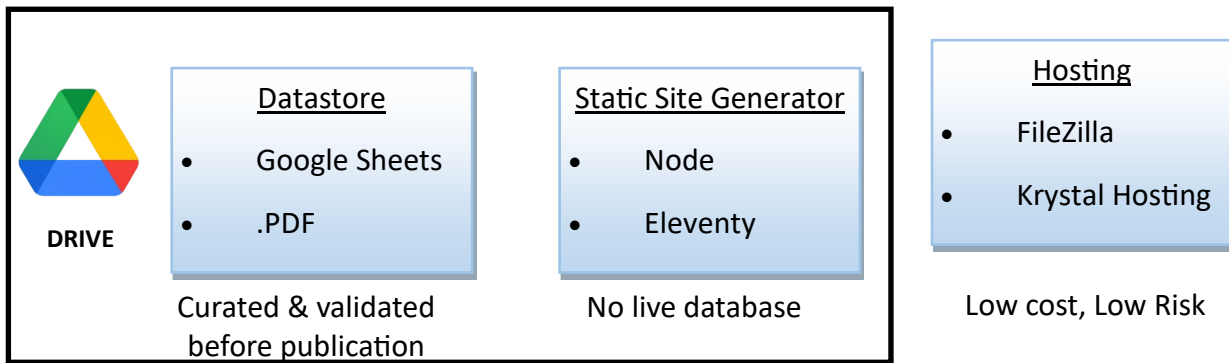

IsisCC Sheets to Web Ecosystem

	PUB_IsisCC_Datastore	Authoritative Relational Database
	PUB_IsisCC_Lookups	Aggregates and serves Live Published Data
	PUB_IsisCC_Scorecare_Template	Record new People and match facts
	PUB_IsisCC_Fixtures_Template	Record and amend fixture data
	PUB_IsisCC_Reports	Standard match, season and lifetime reports
	PUB_IsisCC_Web_Content	Editorial surfaces for non-data-driven pages
	PUB_IsisCC_Eleventy_Exports	Web-site ready .CSV generator for all fixture, statistical and editorial pages